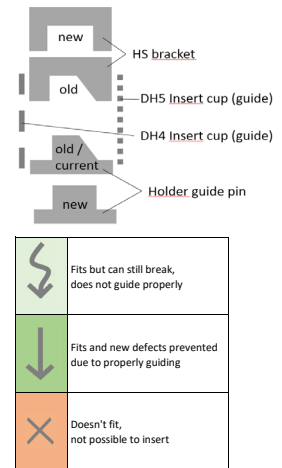

Rack chargers Versions :	Docking type:	From serial number T261058V9		Implemented 2015 week 40		Implemented 2015 week 40		DH5	DH6	DH7	DH8	
		DH3 Old Bracket d41	DH3 New Bracket d41	DH4 Old Bracket d62	DH4 New Bracket d62	WH1 Old Bracket i62	WH1 New Bracket i62	New Bracket i63	New Bracket d81	New Bracket d43	New Bracket d63	New Bracket d83
CR3-AAAA (Charging rack d41/d62) Tremintaed	Old Bracket											
CR3-AAAB (Charging rack d81) Terminated	Old Bracket											
CR3-AAAC (Charging rack DH3, DH4 and DH5) Phasing out	Old Bracket											
CR3-AAAD (Charging rack DH5, DH6, DH7)	New Bracket											
CR3-ABAA (Charging rack d41/d62/i62) Note! Replaced by CR3-ABAC	Old Bracket											
CR3-ABAC (Charging rack DH3, DH4, DH5 and WH1, Charging only)	Old Bracket											
CR3-ABAD (Charging rack DH5, DH6, DH7, WH1, WH2 Charging only)	New Bracket											

Rack chargers Versions :	Docking type:	DH3	DH3	DH4	DH4	WH1	WH1	WH2	DH5	DH6	DH7	DH8
		Old Bracket d41	New Bracket d41	Old Bracket (M63400G) d62	New Bracket d62	Old Bracket i62	New Bracket i62	New Bracket i63	New Bracket d81	New Bracket d43	New Bracket d63	New Bracket d83
CR3- AXXX with insert cup for DH4/WH1	New & Old Bracket											
CR3- AXXX with insert cup for DH5	New & Old Bracket											