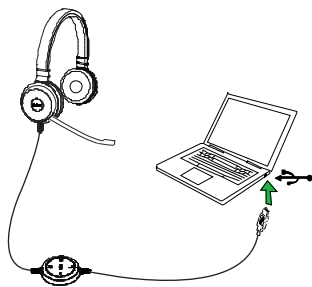

01 How to connect